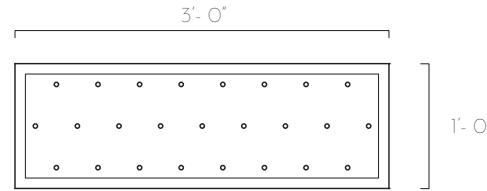

WHITE & BLACK MINI DROPS

25 PENDANTS RECTANGULAR CHANDELIER

DESCRIPTION

The 25 White and Black Mini Drop pendants are crafted with 4 hand made glass penals powered by a dimmable LED bulb. Staggered down from a rectangular ceiling base. Great contemporary lighting for residential and commercial spaces - staircase, dining table, entrance hall, coffee table, bed side, reception or lobby.

TECHINCAL SPECIFICATIONS

Designed by
AM Studio Team

Category
Pendant Chandelier

Canopy Finish
Powder coated metal in Flat White/ Sparkle Silver

Canopy Size
36"L x 12"W x 1.5"H

Pendant Colour
White with Black (13x units)
White with Clear (12x units)

Pendant Size
2"W x 1"D x 5"H

Total Drop
4'H + 2' extra wire for adjustment

Bulb
Dimmable G4 LED - 12V - 2W

Recommended Dimming Switch
Lutron CTCL-153PD
Lutron Pro

Transformer:
Magnitude E6OR12DC - 60W 12VDC - Dimmable - Class 2
LED Driver
Input: 120V
Output: 12V