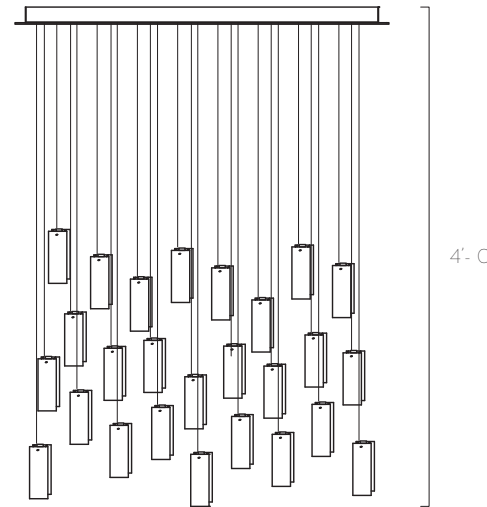

WHITE & BLACK MINI DROPS

25 PENDANTS RECTANGULAR CHANDELIER

DESCRIPTION

The 25 White and Black Mini Drop pendants are crafted with 4 hand made glass penals powered by a dimmable LED bulb. Staggered down from a rectangular ceiling base. Great contemporary lighting for residential and commercial spaces - staircase, dining table, entrance hall, coffee table, bed side, reception or lobby.

TECHINCAL SPECIFICATIONS

Designed by
AM Studio Team

Category
Pendant Chandelier

Canopy Finish
Powder coated metal in Flat White/ Sparkle Silver

Canopy Size
36"L x 12"W x 1.5"H

Pendant Colour
White with Black (13x units)
White with Clear (12x units)

Pendant Size
2"W x 1"D x 5"H

Total Drop
4'H + 2' extra wire for adjustment

Bulb
Dimmable G4 LED - 12V - 2W

Recommended Dimming Switch
Lutron CTCL-153PD
Lutron Pro

Transformer:
Magnitude E6OR12DC - 60W 12VDC - Dimmable - Class 2
LED Driver
Input: 120V
Output: 12V